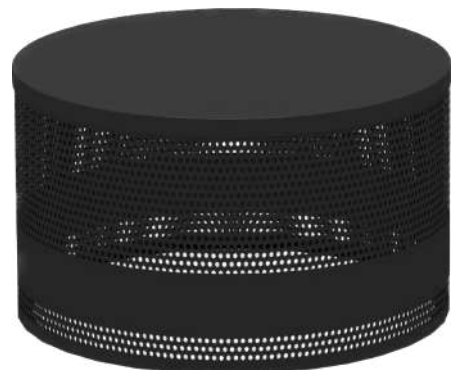

L: 680 W: 700 H: 720

Matte black

Cashmere cream

Petrol side table - \$336

Petrol coffee table - \$575

Arcus side table

The arcus side table is crafted of solid teak construction. Its minimalist design emphasizes the natural grain of the wood. Perfect for adding warmth and organic charm to any indoor or outdoor space.

L: 550 W: 550 H: 450

Teak

Arcus side table - \$775

The round pouf features an inner aluminum frame and quick-dry foam, making it both durable and functional for outdoor use..

L: 450 W: 450 H: 420

Cream fabric