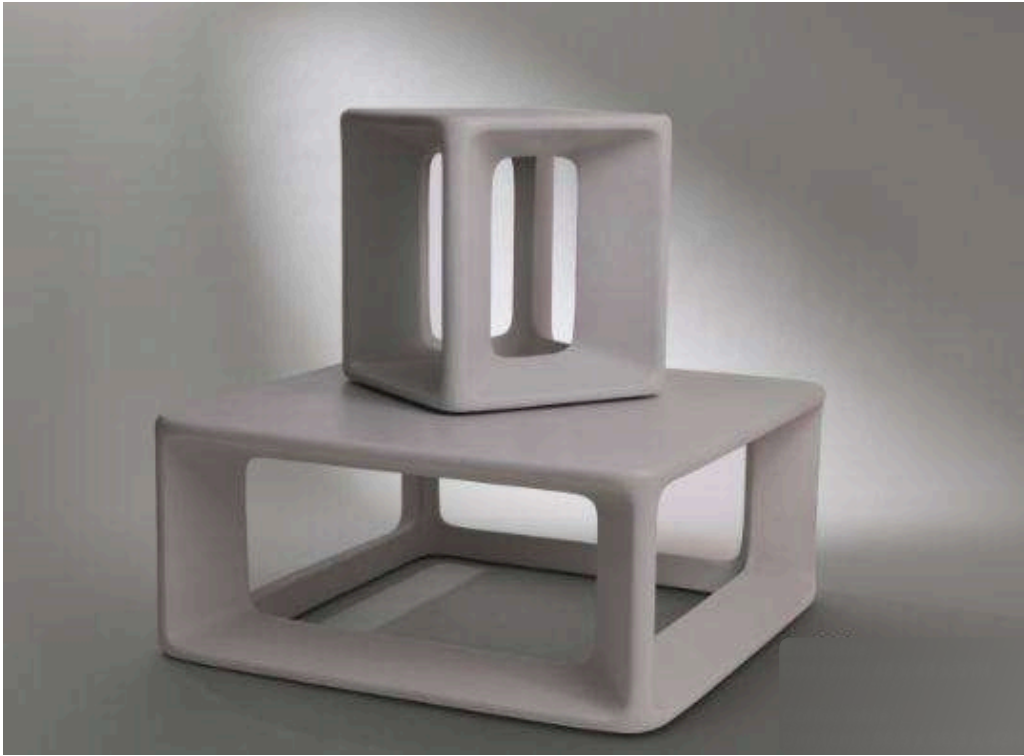

Cream Color

Peach

Yepa coffee table - \$415

L:680 W: 680 H: 410

Yepa side coffee table - \$290

L: 460 W: 460 H: 480

Terrazzo coffee and side tables

This table features a fiber cement top paired with a white glass terrazzo base. The combination of materials creates a modern and sturdy piece, ideal for both indoor and outdoor spaces.

Off White

Terrazzo round coffee table - \$450

L: 610 W: 610 H: 410

Terrazzo oval side table - \$375

L: 580 W: 360 H: 490

This table features a fiber cement top paired with a white glass terrazzo base. The combination of materials creates a modern and sturdy piece, ideal for both indoor and outdoor spaces.