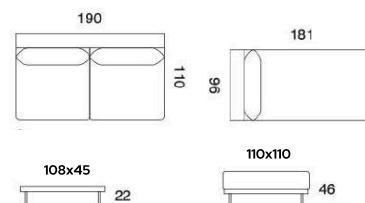

This modular sofa features a sleek design with a solid wood base, blending modern style and natural warmth. Feather-filled cushions offer comfort, while the versatile layout allows for flexible configurations, making it ideal for contemporary living spaces.

- Sabi 2 seater oak Bermuda ivory - $2350
- Sabi Ottoman oak Bemruda Ivory - $1280
- Sabi side table oak - $420

- Sabi 2 seater walnut Savane charcoal - $2200
- Sabi Ottoman Savane charcoal - $1220
- Sabi side table walnut - $420
- Sabi Chaise walnut savane charcoal - $1900